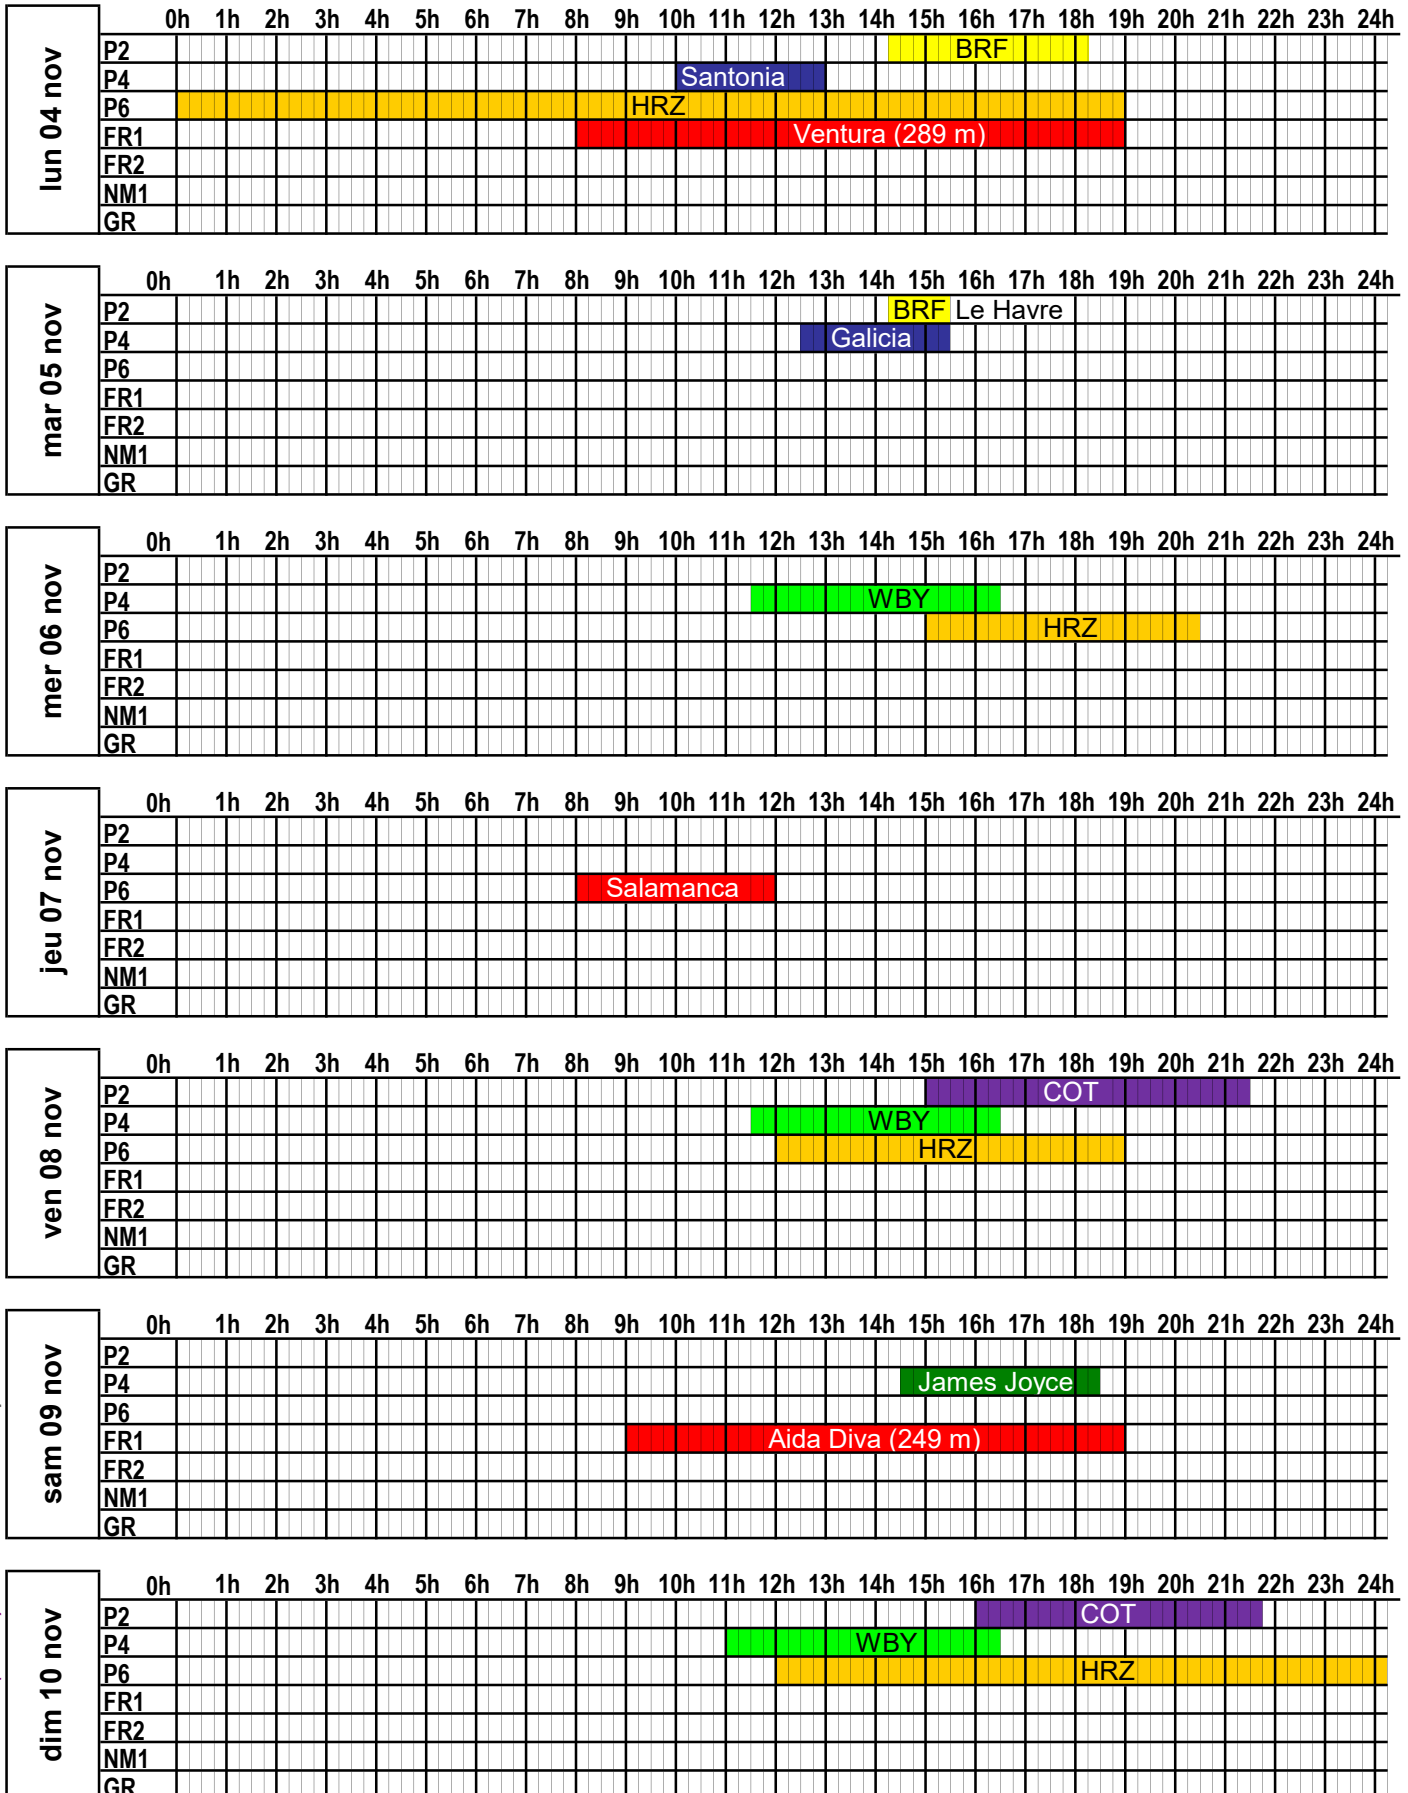

PORT DE CHERBOURG PLAN D'OCCUPATION DES PASSERELLES

SEMAINE
2024

45

du 4 novembre 2024 au 10 novembre 2024

BRF: Barfleury / GLC: Galicia / SLA: Salamanca / CL: Condor Liberation (BAI) / CL: Condor Liberation
(Condor) / WBY: W.B. Yeats / EPS: Epsilon / HRZ: Stena Horizon / PNM: Seatruck Panorama

A jour au 30/09/24